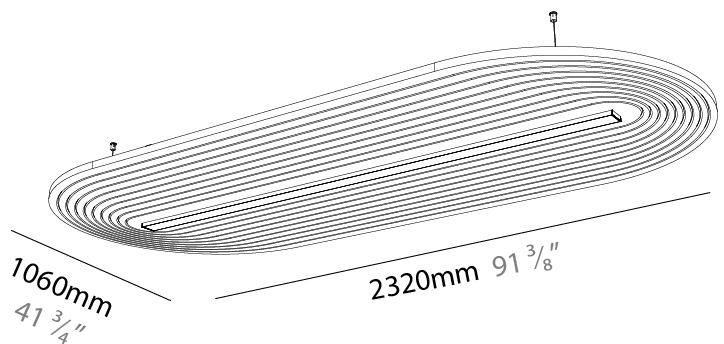

Holder Finish: [SSR / BKV / CWI / CRY / HAB / LAG / UFT / ITA / RUA / RUR / MIC / FTG / MYG / TWT / LOD / PUS / FRO / FUP / KIA / POP / BLS / SPG / MEY / GOH / GUM / CHC / COM / ABZ / JAG](#)

Accent Finish: [OPL / MPM / CMP / BKR / WHR / GCL / WWR / WWL / WDA](#)

Acoustic Finish: [SFW / CYW / SEE / SYN / MTS / PMB / TTN / CYB / STO / DPE / BES / SHB / ARE / ANE / VRD / CRF](#)

Fixture Material: [Acoustic / Aluminum / PMMA](#)

Primary Material: [Acoustic](#)

Cable Details: [2000mm/78 3/4" or 6000mm/236 1/4" Cable, - Transparent](#)

ELECTRICAL

Lamp Type: LED
Input Wattage (W): 73.1
Total Output Wattage (W): 66.3
Dimming: [Non-dimming / DALI Dimming / MATTER Dimming](#)
Driver Included: No
Driver Location: Remote
Driver Class: Class 2
Input Voltage (V): 120 - 277
Upon Request: [0 - 10V Dimming / Phase Dimming](#)

LED

Color Temperature (°K): [2700 / 3000 / 3500 / 4000](#)
Max. Delivered Lumen (lm): Max 10140
Nominal Lumen (lm): Max 12120
CRI: >90 CRI
Lamp Life (hrs): 50000

OPTICAL

RATINGS AND CERTIFICATIONS

Certified By: Certified for North American Standards

IP Rating: [IP20](#) © 2026, T 1800-388-3382, F 416-247-9319, www.zaneen.com

Available for International specifications by adding 'INT' at the end of the existing Model #. For assistance on 'custom' specifications, contact zteam@zaneen.com. In a constant effort to supply the best product, we reserve the right to change specifications or materials without notice. The most recent specification sheets are found at zaneen.com